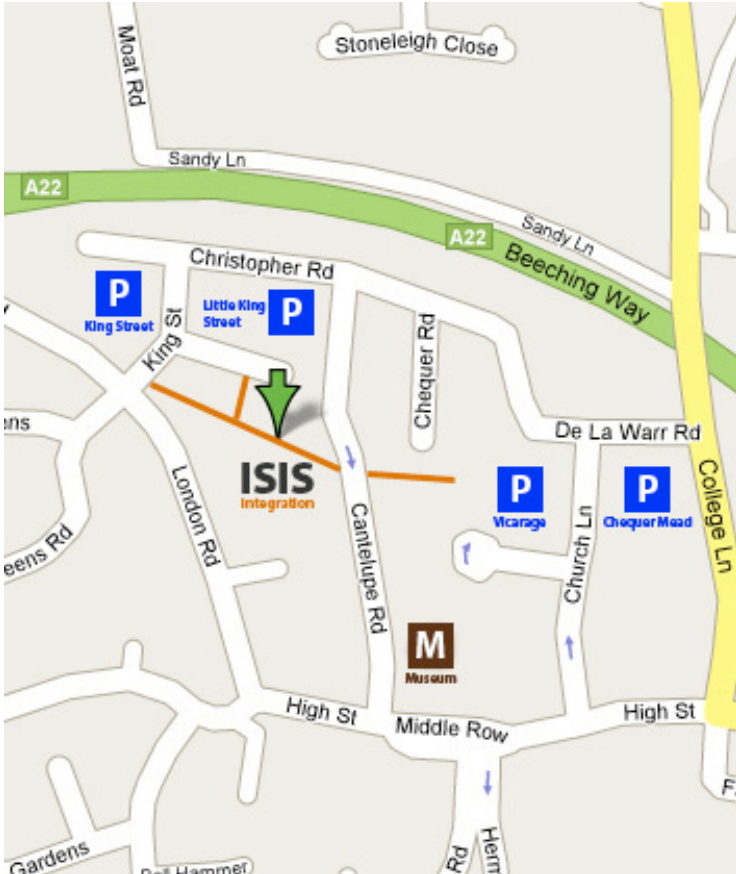

ISIS INTEGRATION LTD

LOCATION AND PARKING

ISIS
integration

East Grinstead is within easy reach of the M25 and M23. Situated between London and the South coast, it has an excellent half-hourly rail service to London Victoria (55 minutes), and is 10 miles from Gatwick airport.

Cantelupe Mews is situated in the centre of East Grinstead, a brief walk from a thriving high street. The town has a good mixture of cafes, shops and restaurants.

Parking is not available at Cantelupe Mews, but there are many inexpensive pay car parks nearby. Park at the far end of Vicarage car park and walk through the cut-through to arrive opposite our office.

Address

ISIS INTEGRATION LTD
6 Cantelupe Mews
Cantelupe Road
EAST GRINSTEAD
RH19 3BG

Tel 01342 410542
Fax 01342 315890

Car Parks

Vicarage (151 spaces) Church Lane

Chequer Mead (120 spaces) Church Lane

Norton House (71 spaces) Little King Street